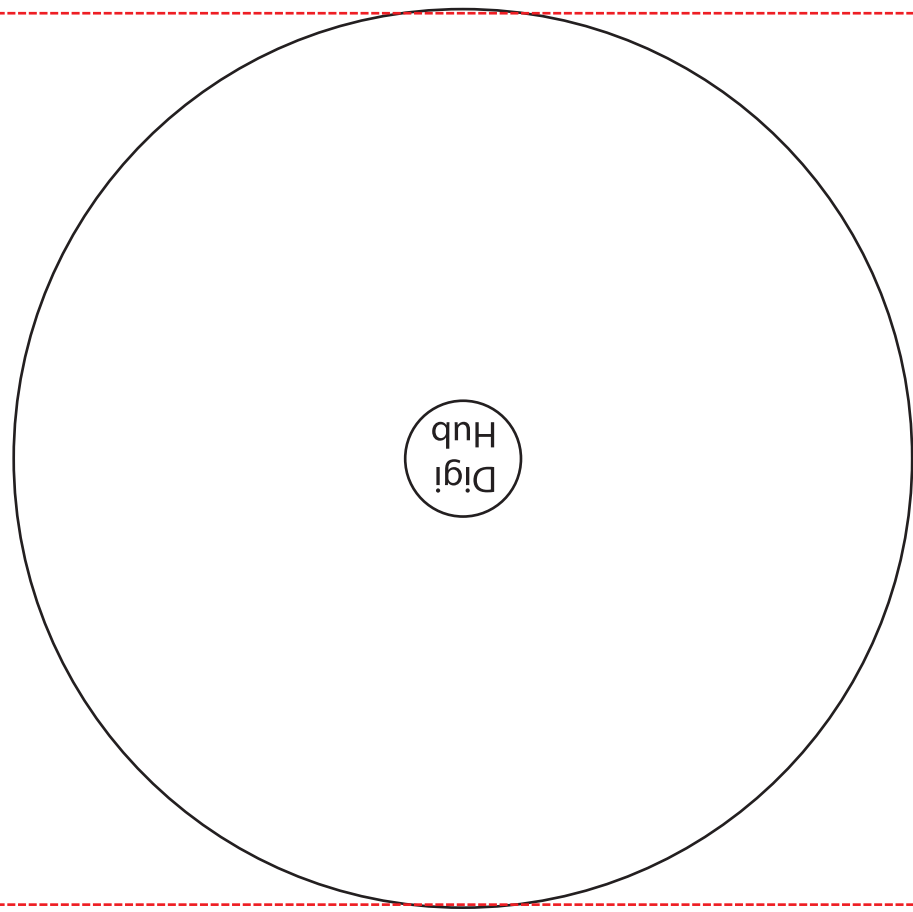

INSIDE RIGHT

INSIDE CENTER

INSIDE LEFT

INSIDE FLAP

BACK COVER

FRONT COVER

6 PANEL DigiHub

- Bleed Line 
- Cut Line 
- Fold Line 
- Safe Area Line 