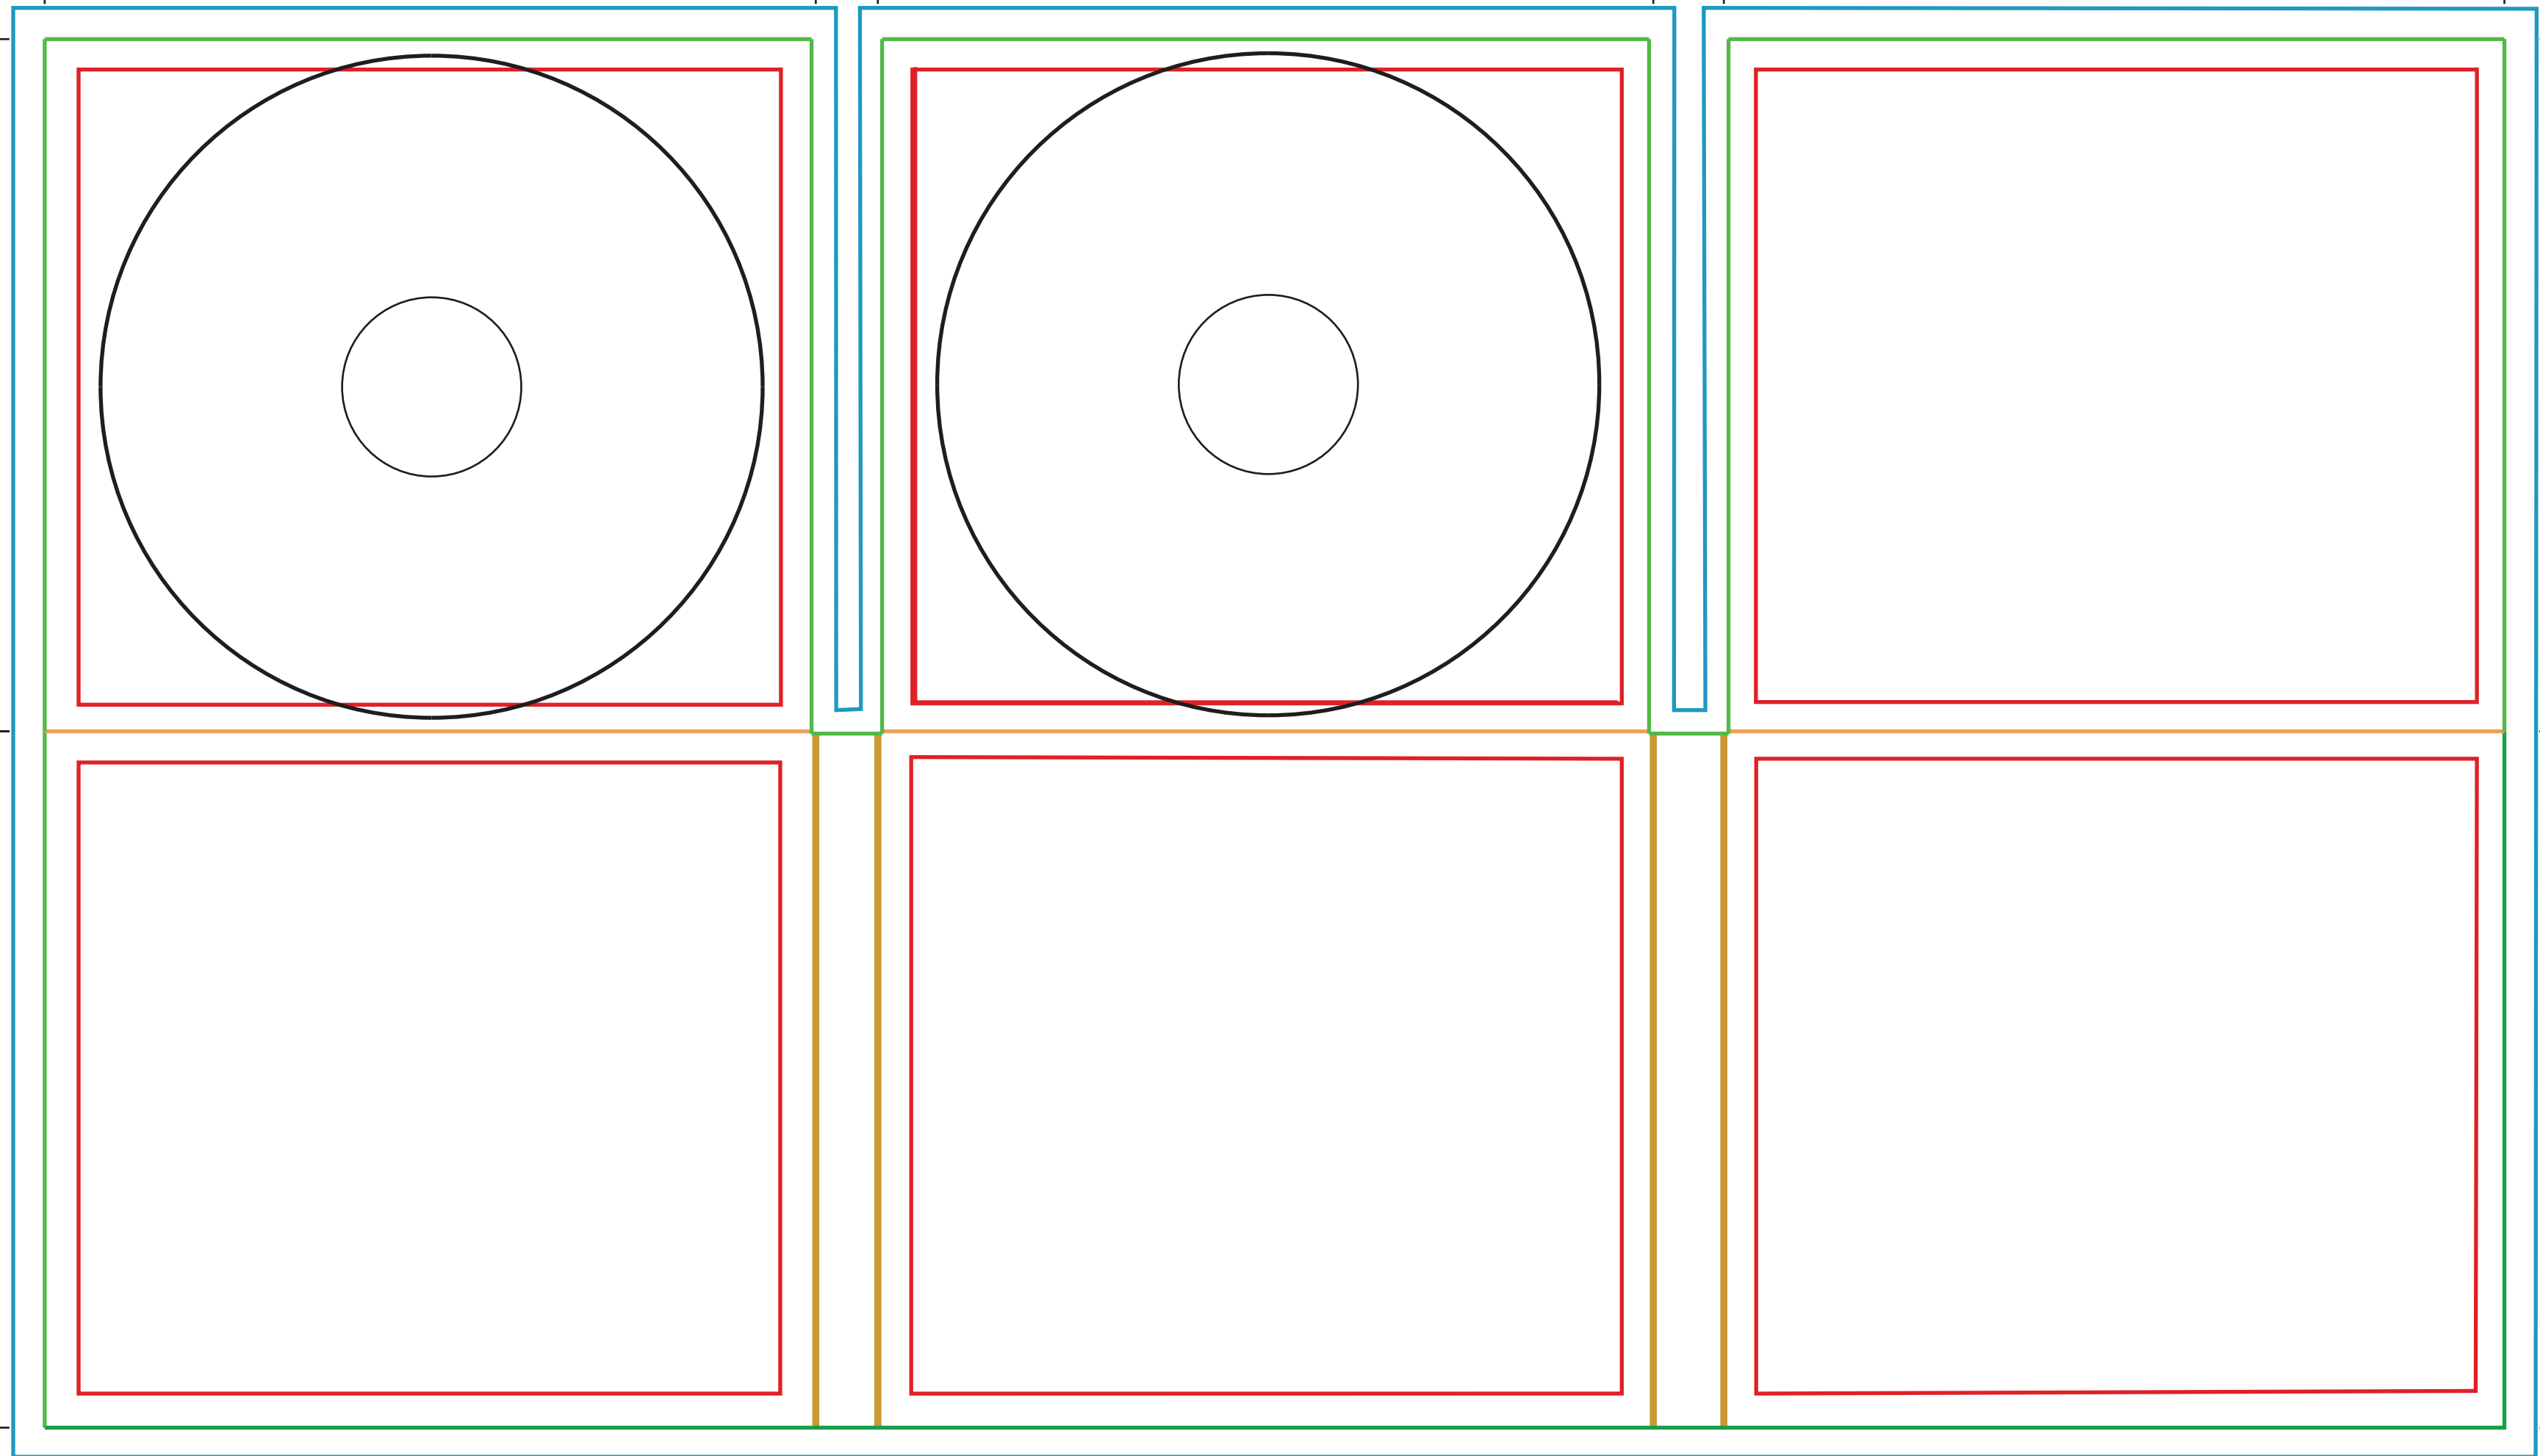

INSIDE RIGHT
(the inside panel of the interior flap. This is where the CD cleartray sits.)

INSIDE CENTER
(the inside panel of the interior flap. This is where the CD cleartray sits.)

INSIDE LEFT

INSIDE FLAP

BACK COVER

FRONT COVER

- Bleed Line 
- Cut Line 
- Fold Line 
- Safe Area Line 

6 Panel Digi With Double Tray