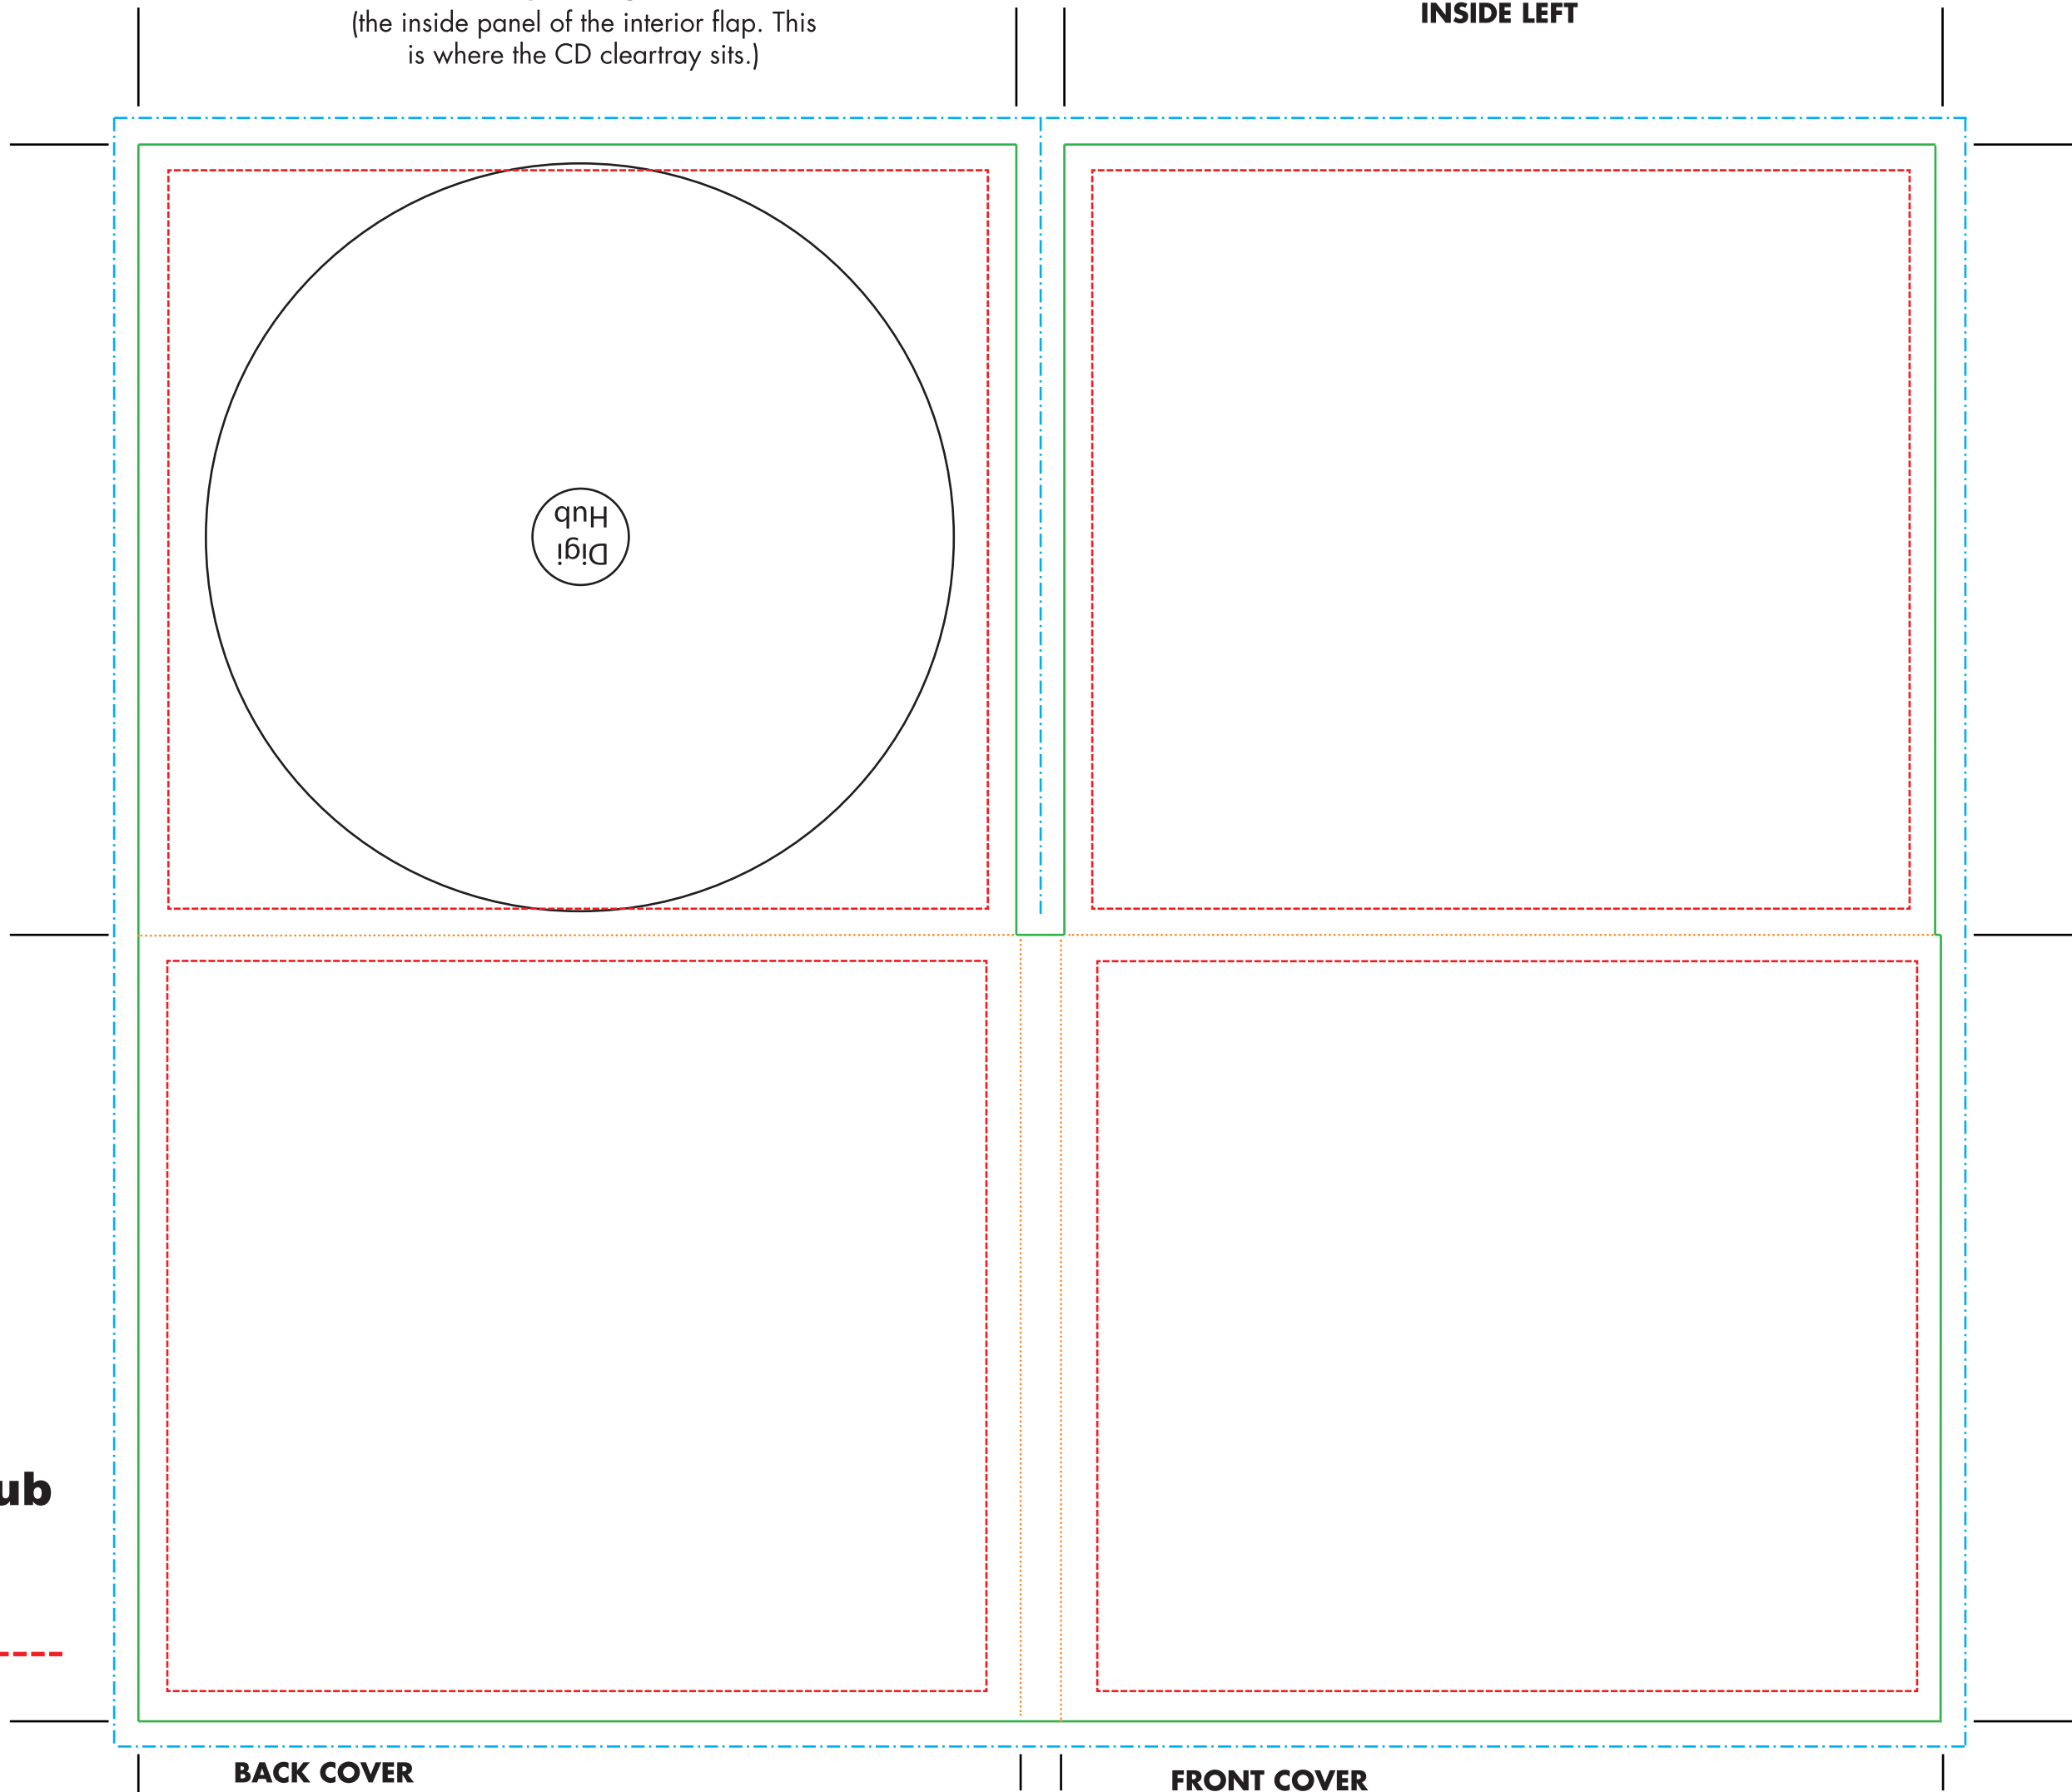

**INSIDE RIGHT**  
(the inside panel of the interior flap. This is where the CD cleartray sits.)

**INSIDE LEFT**

**4 Panel DigiHub**

- Bleed Line 
- Cut Line 
- Fold Line 
- Safe Area Line 

**BACK COVER**

**FRONT COVER**