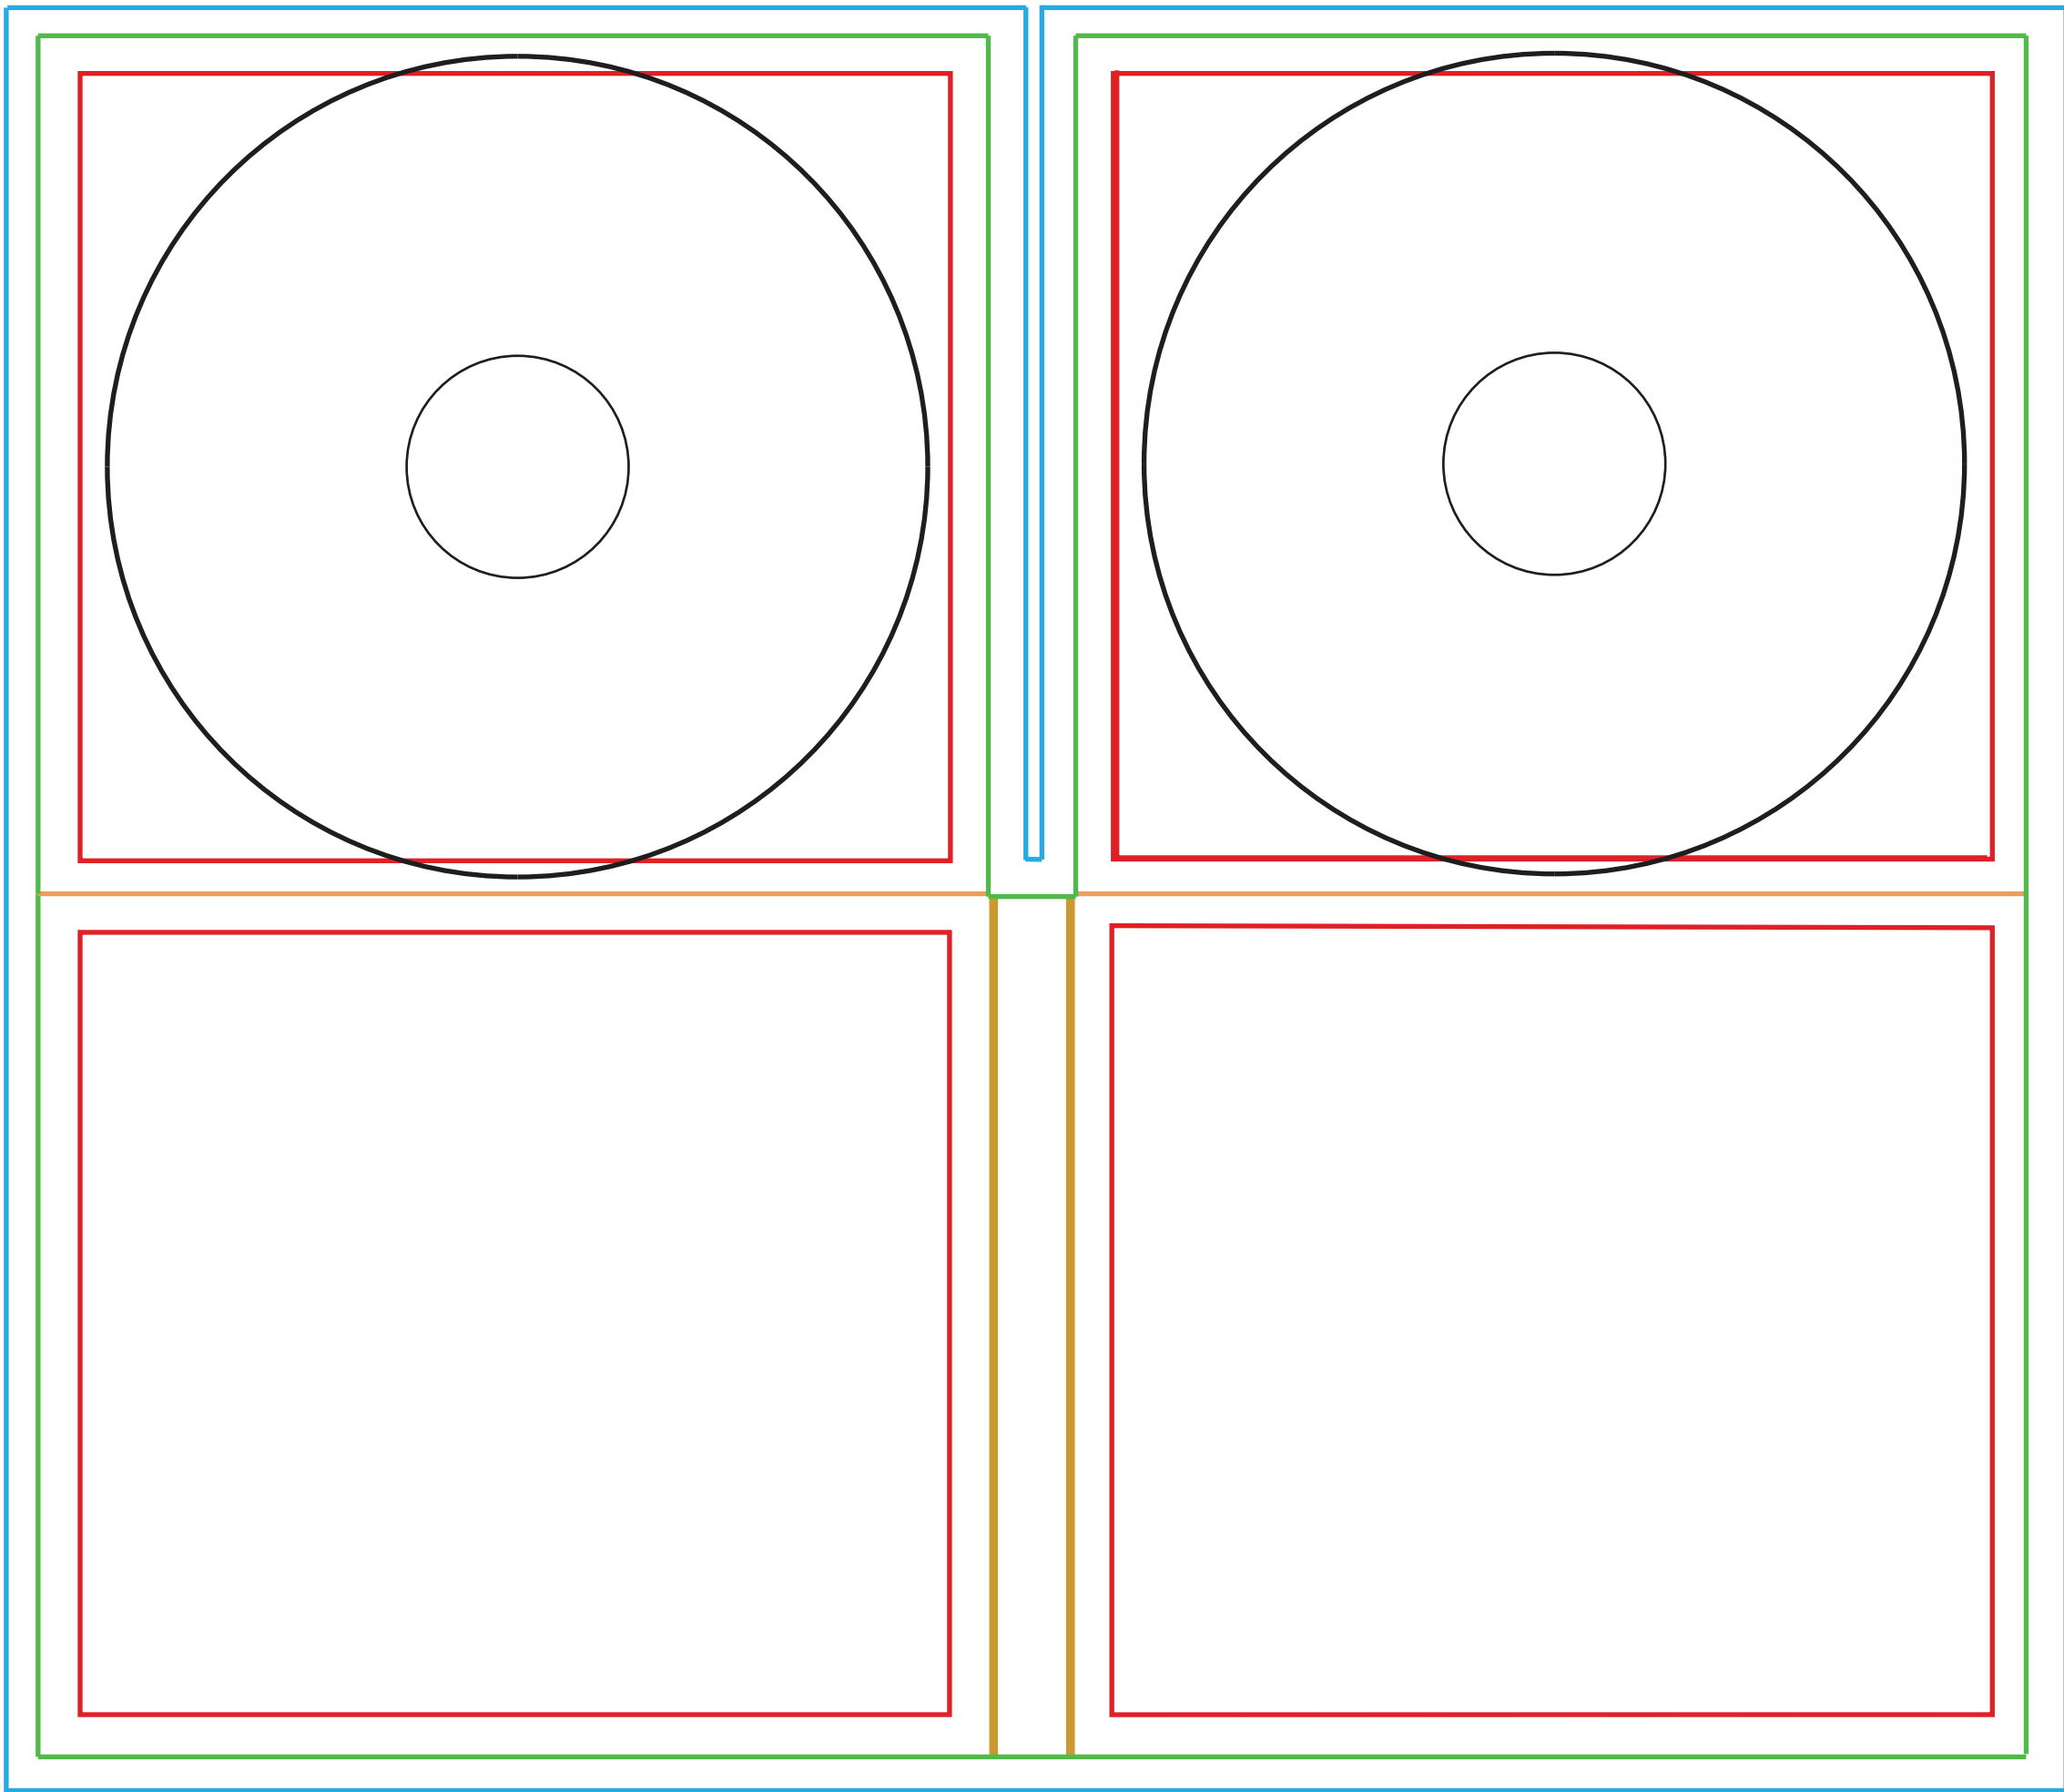

INSIDE RIGHT
(the inside panel of the interior flap. This is where the CD cleartray sits.)

INSIDE LEFT
(the inside panel of the interior flap. This is where the CD cleartray sits.)

BACK COVER

FRONT COVER

- Bleed Line 
- Cut Line 
- Fold Line 
- Safe Area Line 

4 Panel Digi With Double Tray